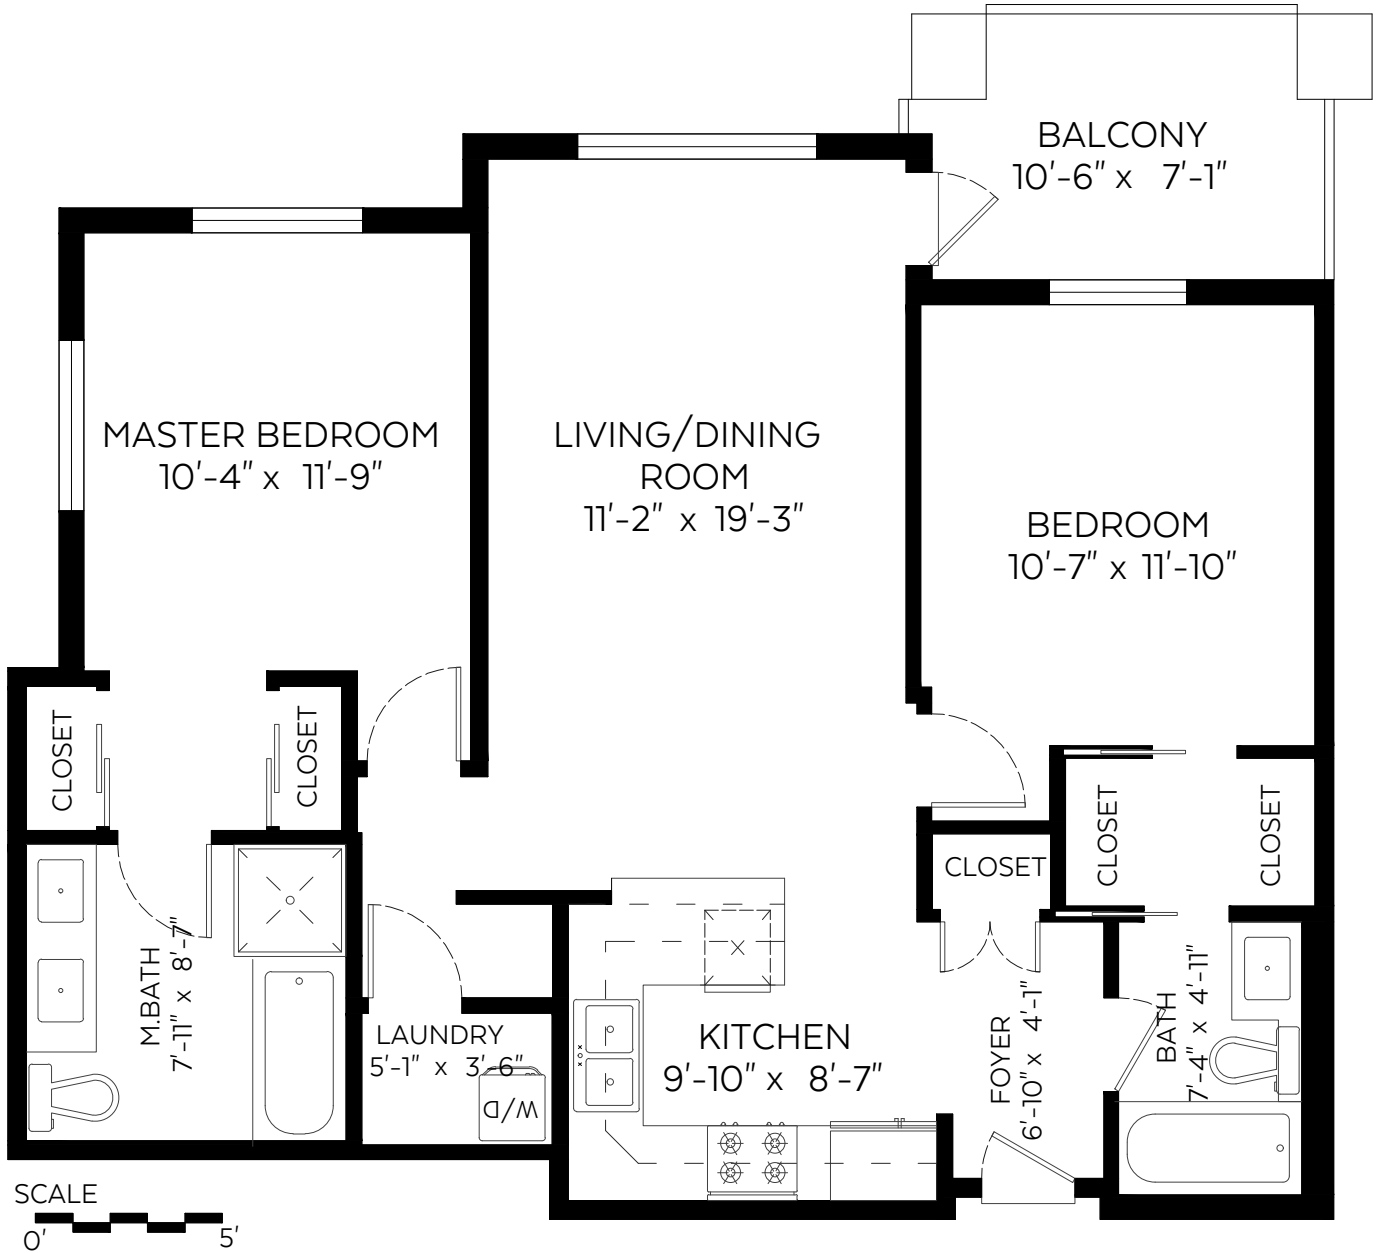

#204 12525 190A Street,  
Pitt Meadows, B.C.

Main Floor: 921 sq.ft.

Ceiling Height: 8'-9"

**Auxiliary Area**

Balcony: 70 sq.ft.

**NORTH**